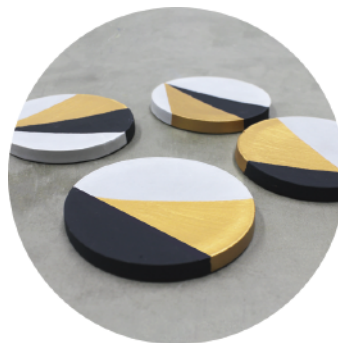

CONCRETE COASTERS

COASTERS MADE FROM SCRATCH
PAINT & PERSONALIZE TO YOUR LIKING
VARIETY OF DESIGNS AVAILABLE

CHALLENGE